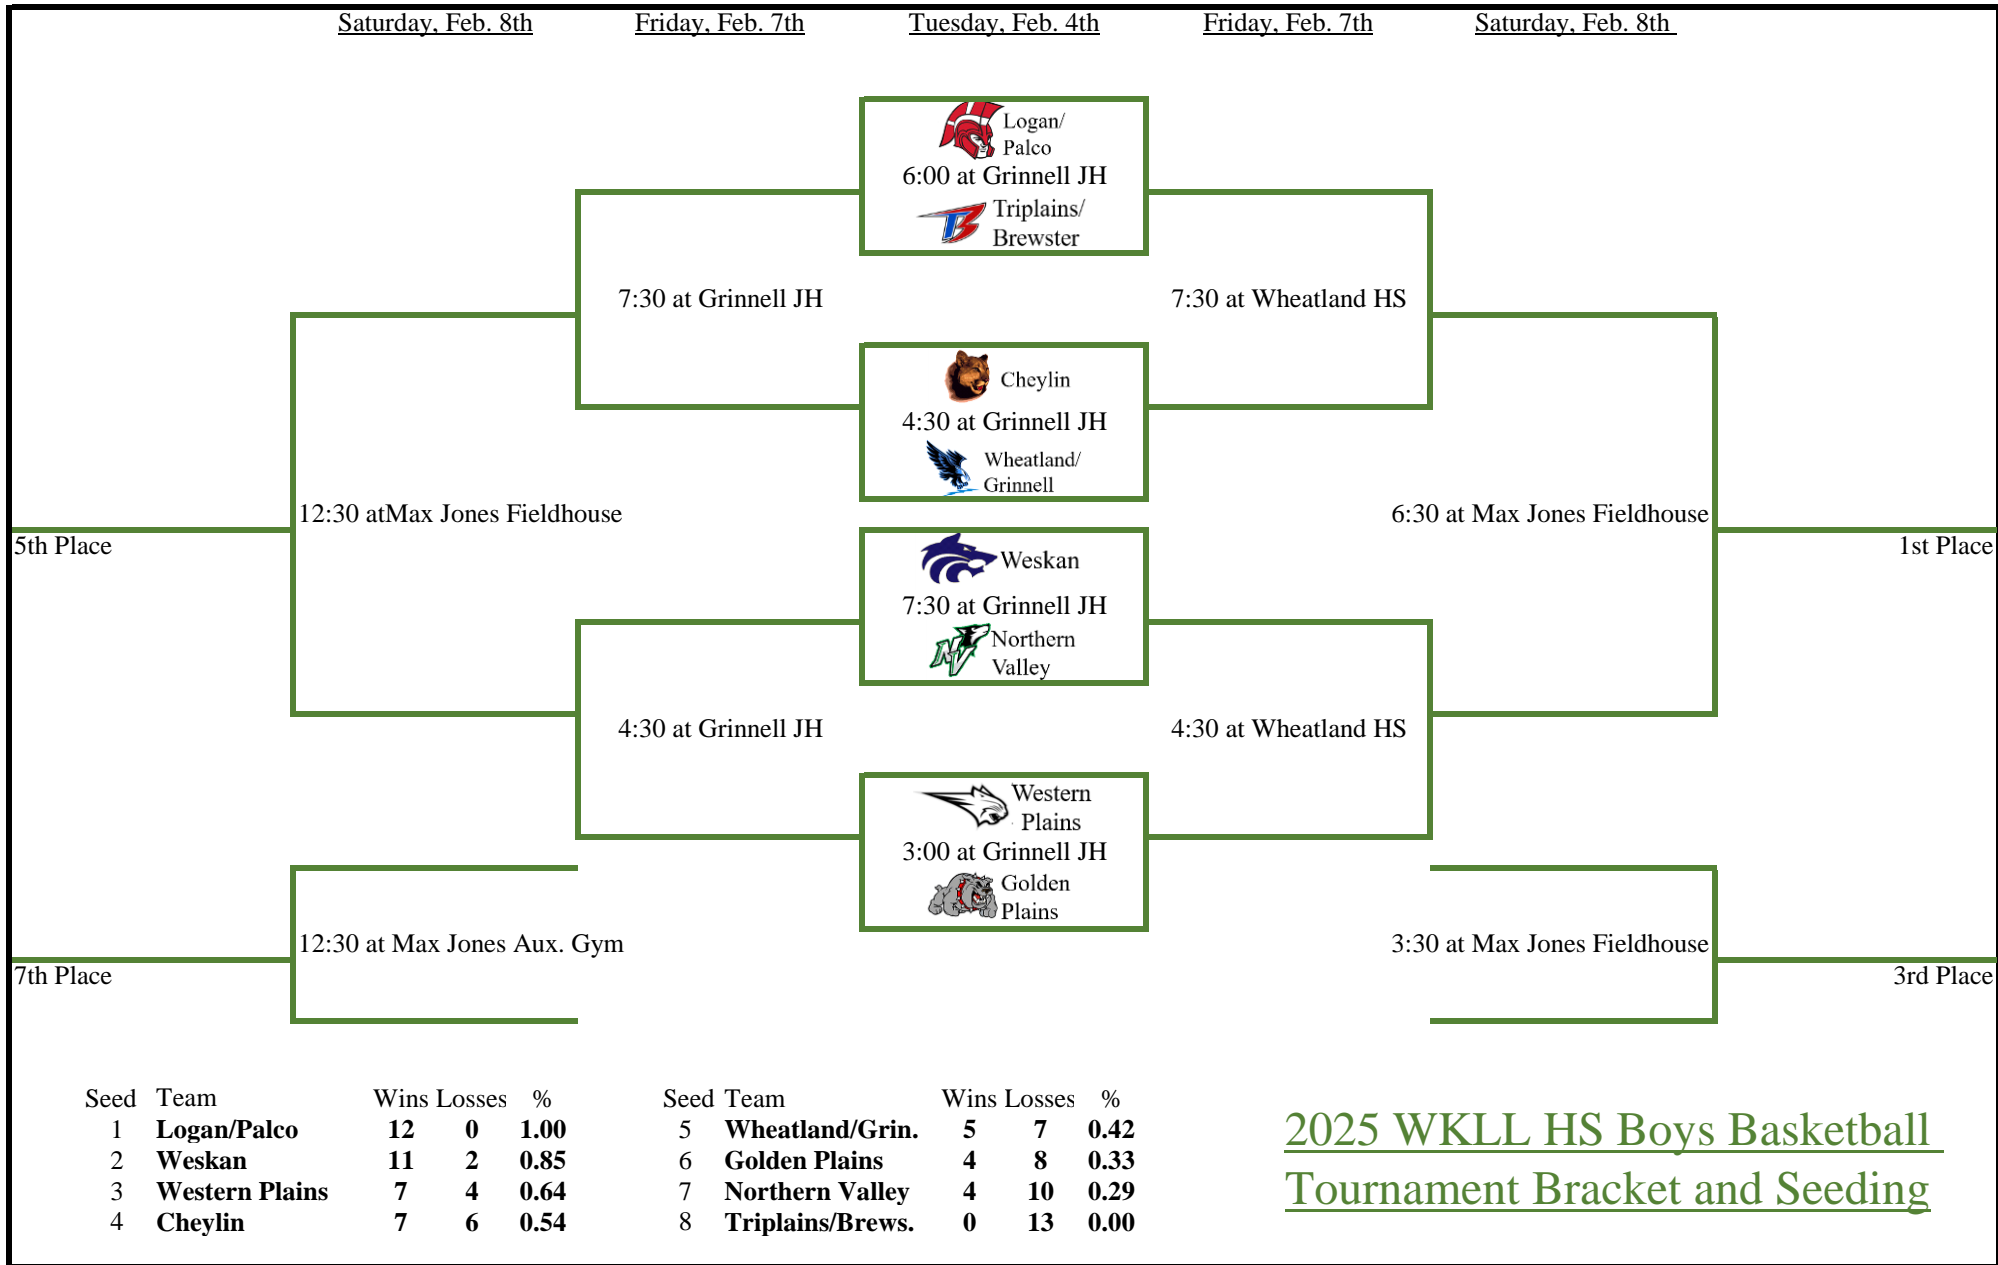

2025 WKLL HS Girls Basketball
Tournament Bracket and Seeding

Seed	Team	Wins	Losses	%
1	Logan/Palco	12	0	1.00
2	Weskan	11	2	0.85
3	Western Plains	7	4	0.64
4	Cheylin	7	6	0.54

Seed	Team	Wins	Losses	%
5	Wheatland/Grin.	5	7	0.42
6	Golden Plains	4	8	0.33
7	Northern Valley	4	10	0.29
8	Triplains/Brews.	0	13	0.00

2025 WKLL HS Boys Basketball Tournament Bracket and Seeding